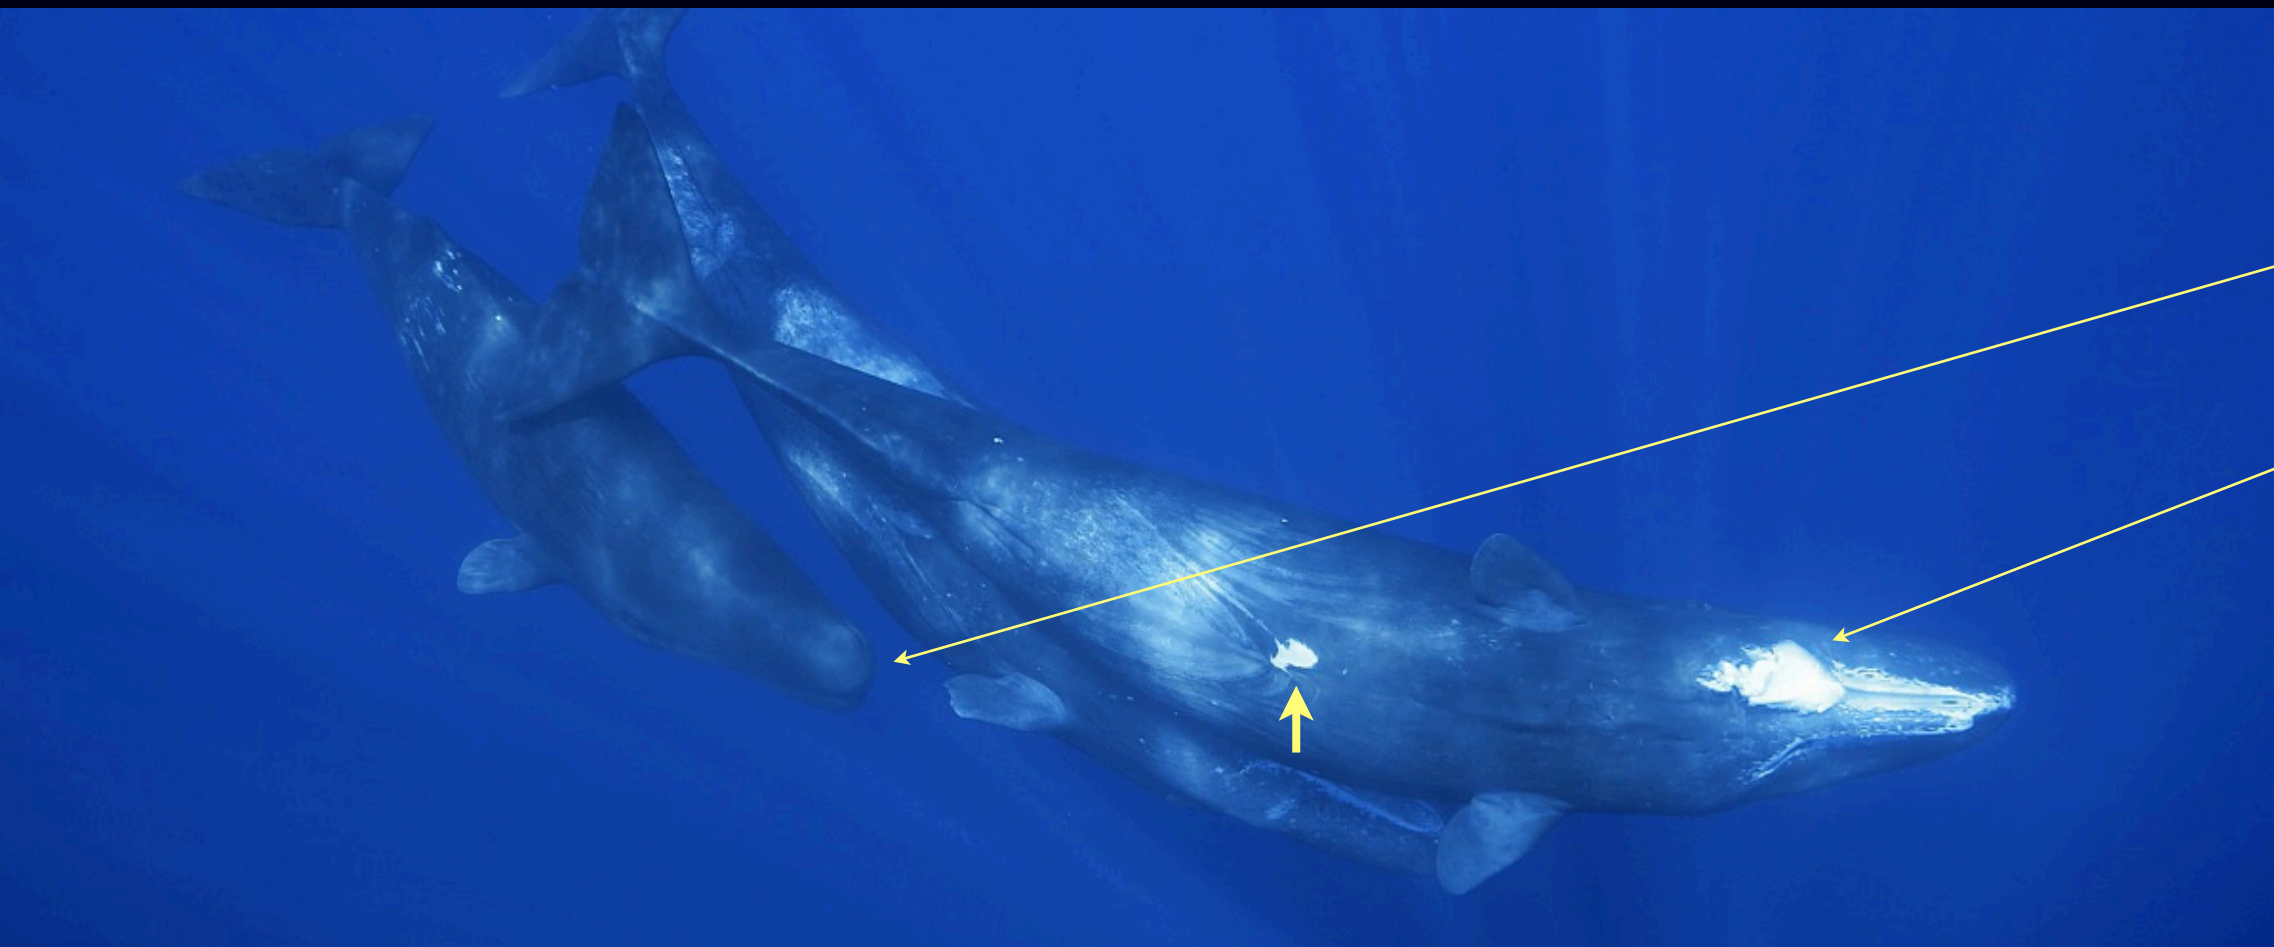

Sperm Whale IDs

Encounters with *Physeter macrocephalus* in Ogasawara, Japan

Tony Wu, October 2009

#1/2009 ♀

- Encountered alone on 10 Oct
- White spot ventral area

#2/ 2009 ♀

- 11 October; 14 October together with #6/ 2009
- Unique white pattern ventral area
- White areas on left torso
- Presence of remora
(*Question: Do remoras stay on the whale during deep dives?*)

#3/ 2009 ♀

- Encountered alone on 11 Oct; Together with calf and four other adult females on 14 Oct
- Seems to be mother of calf and/ or leader of group
- Seen eating giant squid on 14 Oct
- Easy to ID white pattern ventral area and around mouth

#4/ 2009 ♀ Calf

- One female calf with this group of adult females on 14 Oct
- Curious, but shy
- Swam upside down a lot when we were in the water
- Lots of white on ventral area on torso
- Was unable to dive for long

#4/ 2009 ♀ Calf

#5/ 2009 ♀

- Encountered on 14 Oct
- Difficult to ID
- Two white spots above mouth on left, one white spot higher up
- Generally white lower ventral, but no distinct mark

#6/ 2009 ♀

- Encountered on 14 Oct, six minutes before our first sighting of #3/ 2009 eating giant squid
- Swimming together with #2/ 2009
- #6/ 2009 and #2/ 2009 not part of group of six whales with squid
- Identifiable by white marking ventral area