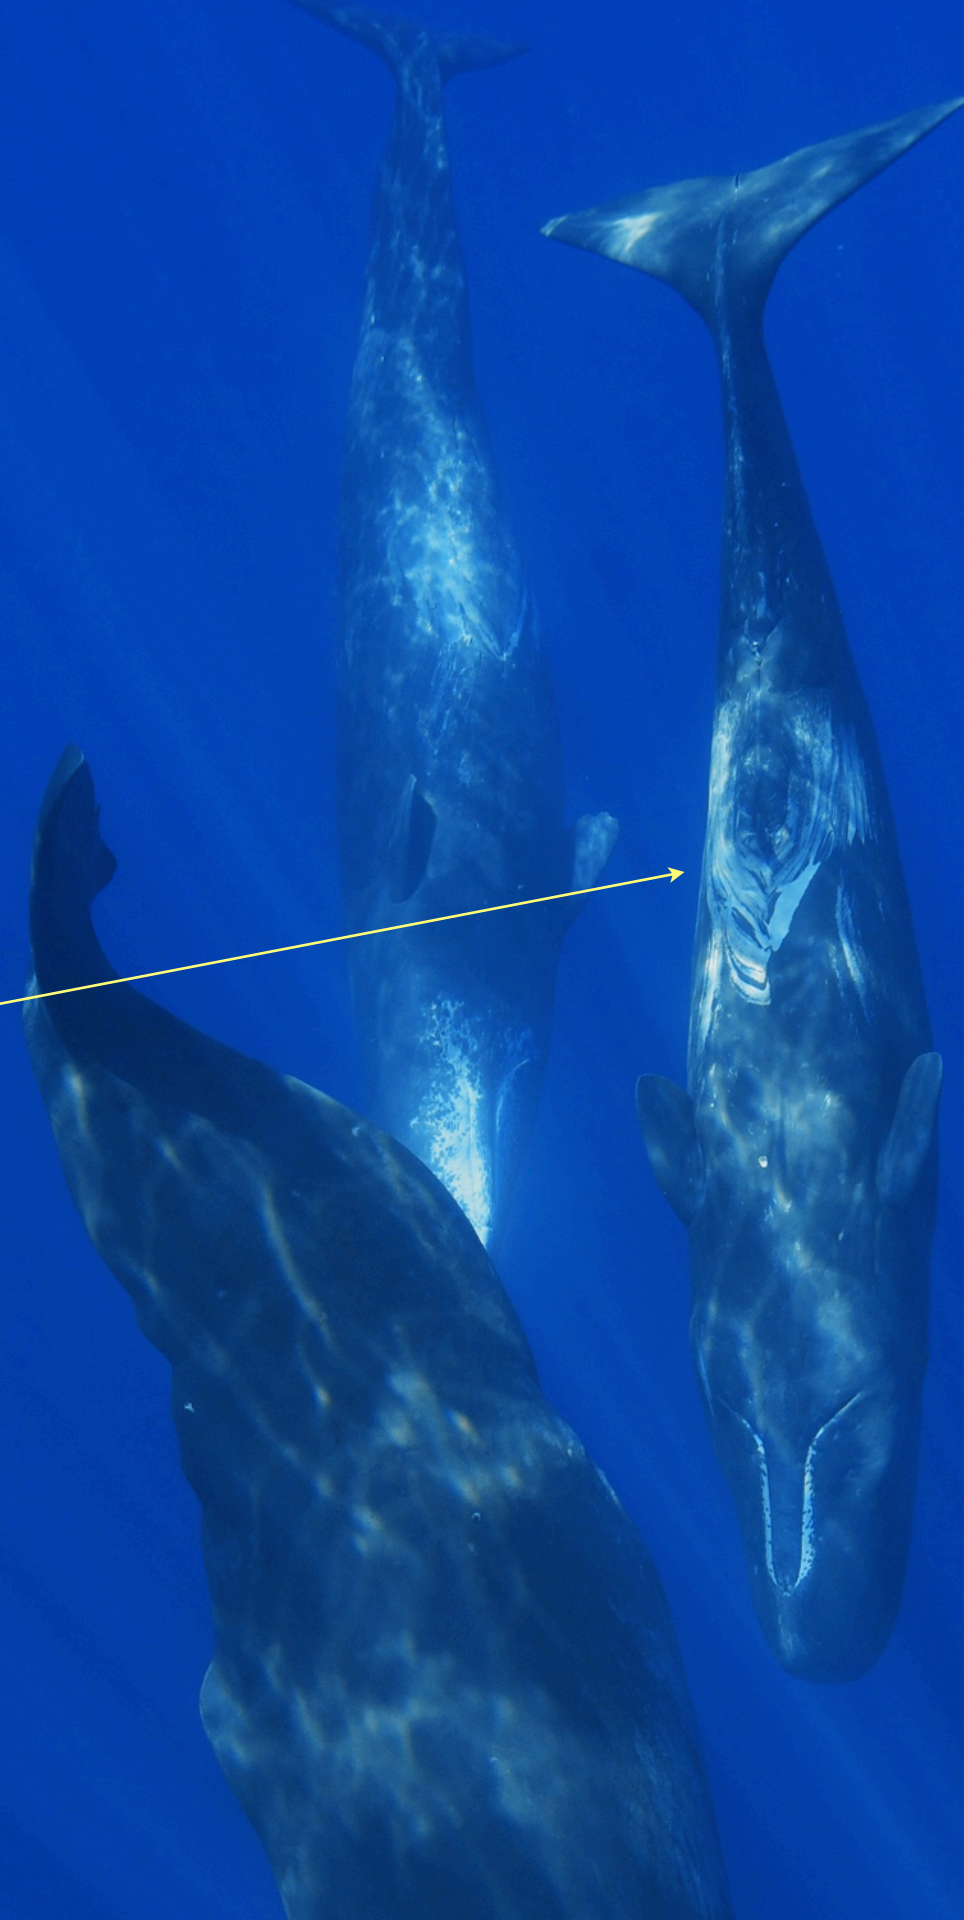

Sperm Whale IDs

Encounters with *Physeter macrocephalus* in Ogasawara, Japan

Tony Wu, October 2009

#1/2009 ♀

- Encountered alone on 10 Oct
- White spot ventral area

#2/ 2009 ♀

- 11 October; 14 October together with #6/ 2009
- Unique white pattern ventral area
- White areas on left torso
- Presence of remora
(*Question: Do remoras stay on the whale during deep dives?*)

#3/ 2009 ♀

- Encountered alone on 11 Oct; Together with calf and four other adult females on 14 Oct
- Seems to be mother of calf and/ or leader of group
- Seen eating giant squid on 14 Oct
- Easy to ID white pattern ventral area and around mouth

#4/ 2009 ♀ Calf

- One female calf with this group of adult females on 14 Oct
- Curious, but shy
- Swam upside down a lot when we were in the water
- Lots of white on ventral area on torso
- Was unable to dive for long

#4/ 2009 ♀ Calf

#5/ 2009 ♀

- Encountered on 14 Oct
- Difficult to ID
- Two white spots above mouth on left, one white spot higher up
- Generally white lower ventral, but no distinct mark

#6/ 2009 ♀

- Encountered on 14 Oct, six minutes before our first sighting of #3/ 2009 eating giant squid
- Swimming together with #2/ 2009
- #6/ 2009 and #2/ 2009 not part of group of six whales with squid
- Identifiable by white marking ventral area