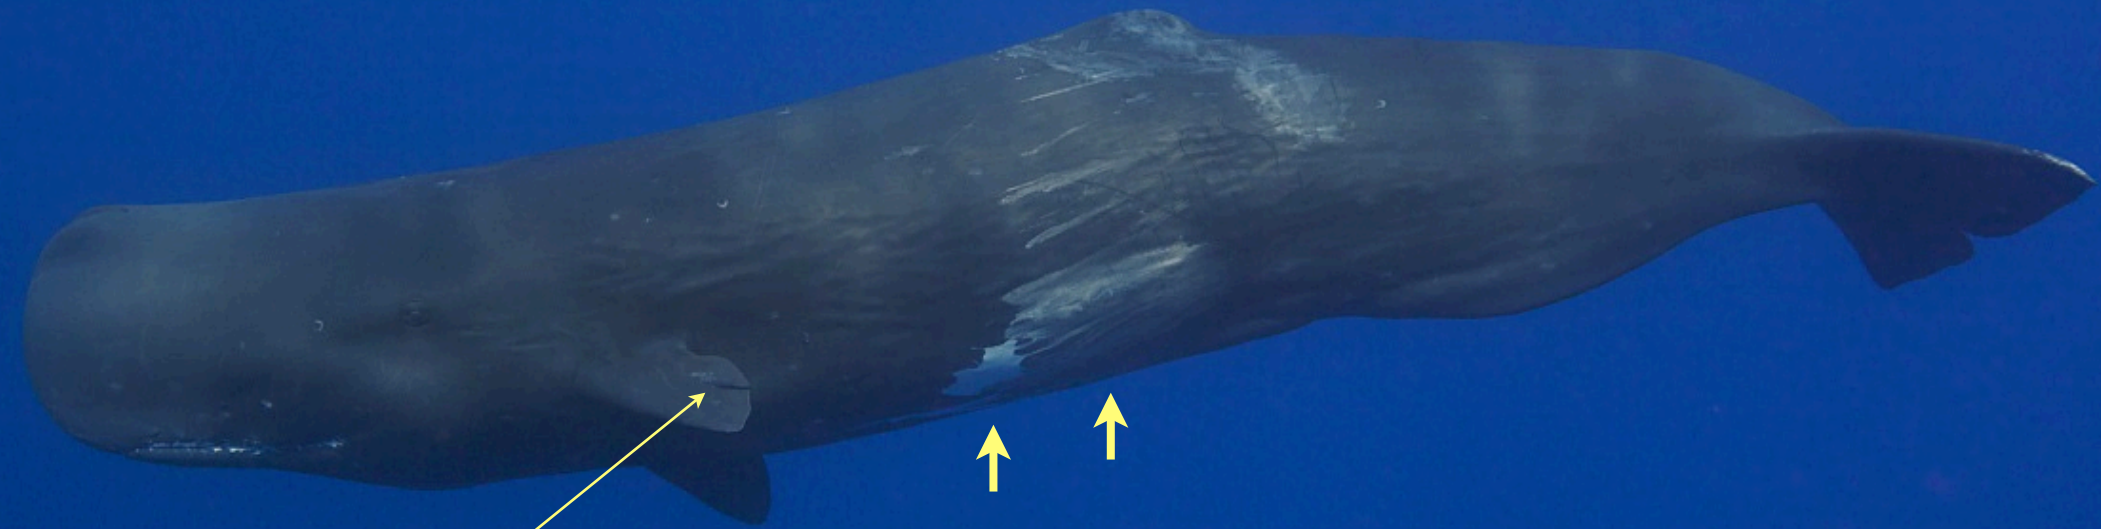

Sperm Whale IDs

Encounters with *Physeter macrocephalus* in Ogasawara, Japan

Tony Wu, October 2009

#1/2009 ♀

- Encountered alone on 10 Oct
- White spot ventral area

#2/ 2009 ♀

- 11 October; 14 October together with #6/ 2009
- Unique white pattern ventral area
- White areas on left torso
- Presence of remora
(*Question: Do remoras stay on the whale during deep dives?*)

#3/ 2009 ♀

- Encountered alone on 11 Oct; Together with calf and four other adult females on 14 Oct
- Seems to be mother of calf and/ or leader of group
- Seen eating giant squid on 14 Oct
- Easy to ID white pattern ventral area and around mouth

#4/ 2009 ♀ Calf

- One female calf with this group of adult females on 14 Oct
- Curious, but shy
- Swam upside down a lot when we were in the water
- Lots of white on ventral area on torso
- Was unable to dive for long

#4/ 2009 ♀ Calf

#5/ 2009 ♀

- Encountered on 14 Oct
- Difficult to ID
- Two white spots above mouth on left, one white spot higher up
- Generally white lower ventral, but no distinct mark

#6/ 2009 ♀

- Encountered on 14 Oct, six minutes before our first sighting of #3/ 2009 eating giant squid
- Swimming together with #2/ 2009
- #6/ 2009 and #2/ 2009 not part of group of six whales with squid
- Identifiable by white marking ventral area